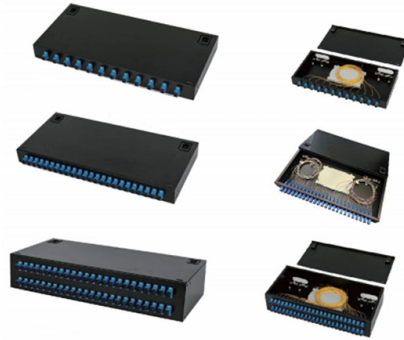

DIY Cable Tray Support Arm

Overview

In this video, I walk you through the entire build process from start to finish: Designing a simple overhead cable arm Dumpster diving at work to find 3/4-inch conduit for the main support Cutting, fitting, and welding the arm to the plasma table Mounting the system. In this video, I walk you through the entire build process from start to finish: Designing a simple overhead cable arm Dumpster diving at work to find 3/4-inch conduit for the main support Cutting, fitting, and welding the arm to the plasma table Mounting the system. Cables have a natural desire to tangle when two or more are laid down together, so the cabling under our office desk was spaghetti junction. I even placed a folding table under the desk to put some of the cables on—to keep them off the floor and make cleaning under the desk easier—but they just. In this episode of ArcDroid Adventures, I build a custom cable management arm for my water plasma table so I don't have to stand there holding the torch cable while the ArcDroid is cutting. From using a cable tray to creating a simple box system, these tips offer practical solutions for hiding cords. You can use rubber, cardboard, or honestly any material that's strong enough to hold everything into place. All you have to do is cut two bone-shaped pieces. Effective cable management involves organizing and securing cables to keep your space tidy and safe. Premium Material: Made of highly sturdy and quality.

Article Content

May 21, 2026

Buy Cable Tray Brackets | Fast Delivery, Quality Products | CMW

Cable tray brackets and supports can be used for cable baskets or trunking. They are often used for suspending trays from the ceiling, fixing them to a wall or securely mounting them on the floor. Our