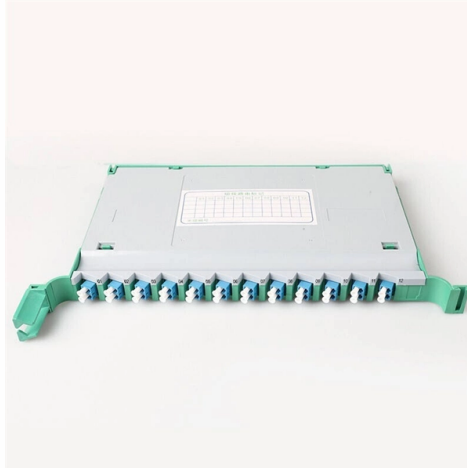

Distribution Box AD16

Overview

Place of Origin: Zhejiang, China Brand Name: NALEI Model Number: AD16-22 Lamp Color: White, Orange, Red, Blue, Green Light Source: Dot LED Power Supply: AC/DC Mounting Hole Diameter: 22mm Enclosure Material: Nickel Plated Brass or Stainless Steel Connection Type: Screw Terminal

Place of Origin: Zhejiang, China Brand Name: NALEI Model Number: AD16-22 Lamp Color: White, Orange, Red, Blue, Green Light Source: Dot LED Power Supply: AC/DC Mounting Hole Diameter: 22mm Enclosure Material: Nickel Plated Brass or Stainless Steel Connection Type: Screw Terminal

LED indicator light for distribution boxes and control panels, built for clear status signaling in a compact 16mm cutout size. This model is AD16-16C and supports 24V, 220V, and 380V applications. We are a professional manufacturer and exporter in the field of low voltage electric appliances in China. Our main products include temperature controllers, time relays, solid state relays, break. what services can we provide?