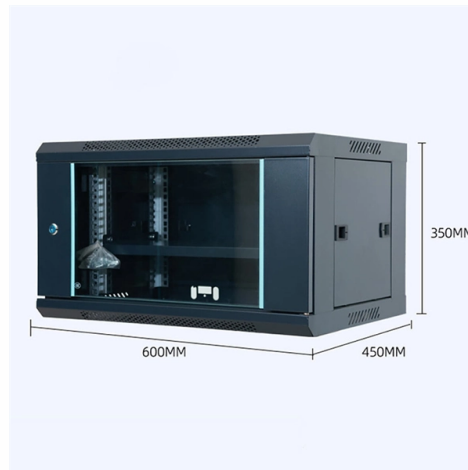

Fiber ODF Connection to Telecom Network

Overview

Single Fiber vs Dual Fiber in WDM Systems: Which Architecture Is Right for Your Network?

Comprehensive guide to Optical Distribution Frames (ODF) for data centers. Learn ODF types, installation best practices, fiber management, patch panels, MPO/MTP solutions, and high-density. Enter the Optical Distribution Frame (ODF)—a foundational component that serves as the “nerve center” for fiber optic management, enabling seamless connectivity, efficient maintenance, and scalable growth. They provide efficient fiber optic management, connectivity, and protection. As data centers, enterprises, telecom operators, and smart-building infrastructures deploy increasingly dense fiber links, ODFs provide the structured. An ODF is a central hub in fiber optic networks, crucial for managing and organizing the variety of fiber-optic cables and connections entering a facility such as a telco central office (CO). Whether you're building a central office, data center, or FTTx distribution network, understanding the right ODF.