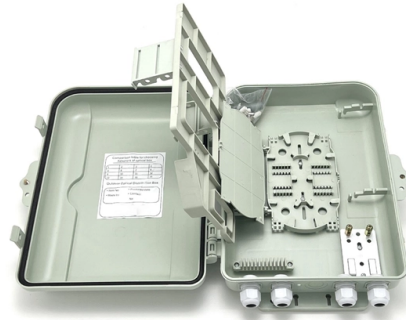

How much does it cost to replace the high beam module

Overview

When that happens, the average cost of replacing a headlight is \$250-\$1,000. Here, the light assembly will cost \$75-\$400 and the rest is labor. When I click the high beam it flickers don't come on. How much does it cost to replace it Mechanic's Assistant: How long has this been going on with your headlights?