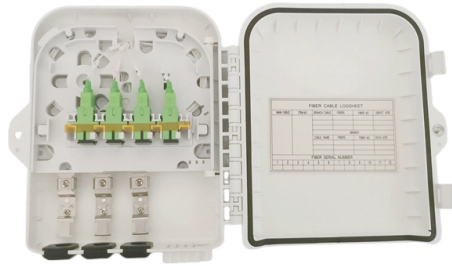

# How to connect aluminum cable trays to brackets

## Overview

Connect tray sections together, then securely attach the tray to the brackets using screws or bolts. Here is a step-by-step guide on how to install a standard metal cable tray system (e. Before starting, ensure you have the correct personal protective equipment (PPE), including gloves, safety glasses, and a hard hat. Cable ladder systems and cable tray systems shall be manufactured in accordance with BS EN 61537, channel support. Assess the layout and mark the installation points for the brackets along the desired cable tray route. Need more information?

### 5 Simplified Steps To Install a Cable Tray

Connect tray sections together, then securely attach the tray to the brackets using screws or bolts.

Nov 10, 2025

### How to Install Cable Tray: A Comprehensive Guide to Different Cable ...

Welcome to our step-by-step guide on installing cable trays! In this video, we'll explore the different types of cable trays available and provide detailed instructions for their installation.