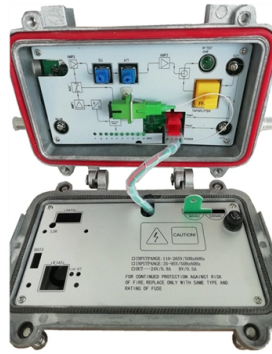

## Overview

An access controller module is a service module that can be installed on a modular switch to provide AC functionality. The access layer consists of layer 3 switches, which take routed and switched data packets from the. This guide provides a comprehensive comparison of Access, Distribution, and Core switches, detailing their functions, characteristics, and deployment scenarios. Introduction: The Hierarchical Network Model In today's complex IT environments, network design follows a structured approach to ensure. An access switch is a network edge device that directly connects end-user hardware such as computers, IP phones, wireless access points, cameras, and IoT devices to the broader network. It typically sits at the access layer, provides high port density, often delivers PoE, and forwards traffic. The core switch is a high-end device that is used to connect all the access switches. Choosing the wrong switch for the job is the single most common cause of performance bottlenecks and network failures we see in the field.