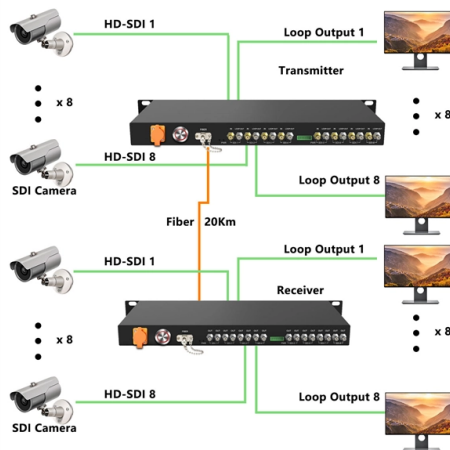

Metal Cable Tray Wall Mounting

Overview

Mounting Clamps: These are great for securing cable trays to walls or ceilings. **Cable Tie Mounts:** Use these to keep cables organised and prevent them from slipping out of the trays. They offer an alternative to open wiring or electrical conduit systems and are necessary for cable management in commercial and industrial construction, as well as. OBO BETTERMANN has offered products and solutions for electrical installation for over 100 years. With our many years of experience, we are one of the leading manufacturers in this field. When it comes to fixing and mounting cable trays, these methods should be considered: **Suspended Mounting with Rods:** This method uses threaded rods to suspend the cable tray. **Wall supports RVK** are used for mounting 40 mm height KR-type cable trays to wall, mounting rails AS, ceiling supports HK1, HK2 and TP2 from the inner side of the cable trays. Supports RVK are placed inside of cable trays that allows a good-looking installation at places where the design is. The **SmartRack® SRWBWALLBRKT** is a black powder-coated metal bracket for easy installation with your wire mesh cable tray. This L-shaped bracket allows you to mount sections of cable tray along the wall of your data center, network closet or industrial space to extend your cable management.

Jun 13, 2026

Cable Tray

Cable trays with a rail height of 60 mm, in widths of 100 to 300 mm (RS 60.100 OV - RS 60.300 OV) are used for ceiling and wall mounting. The cable trays are

Nov 25, 2025

Cable Tray Wall Mount

This document provides details on installing cable trays and their support systems. It includes diagrams showing how to mount cable trays on walls using pre

Dec 10, 2025

Master Your Cable Tray Installation with These