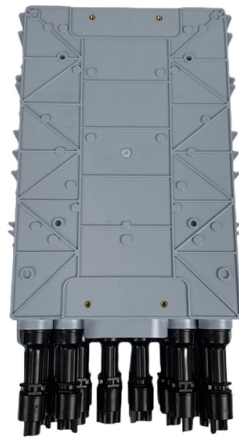

Relay Protection Enterprise-Grade Optical Router 200G

Overview

It is a powerful 200G muxponder/transponder/ADM solution for building high capacity optical transport networks. The PL-2000GM transports 200G over point-to-point networks, and dual 100G uplinks over ring topologies, using flexible cross connect matrix. Powered. FortiGate-201G 10 x GE RJ45 (including 1 x MGMT port, 1 x HA port, 8 x switch ports), 4 x GE SFP slots, 8 x 5GE RJ45, 8 x 10GE SFP+ slots, NP7Lite and CP10 hardware accelerated, 480GB onboard SSD storage. Call For Lowest Price! Call For Lowest Price! Call For Lowest Price! Call For Lowest Price! The FortiGate 200G Series NGFW combines AI-powered security and machine learning to deliver Threat Protection at any scale. Powered by a rich set of AI/ML security capabilities that extend. Amazon. com Voluntary 30-Day Return Guarantee: You can return many items you have purchased within 30 days following delivery of the item to you. They support multiple combinations of Ethernet ports, all in a single slot of the Cisco ASR 9000 Series Aggregation Services Routers (ASR 9000 Series). With a firewall throughput of 3 Gbps and VPN throughput of 6 Gbps, it efficiently handles large volumes of.